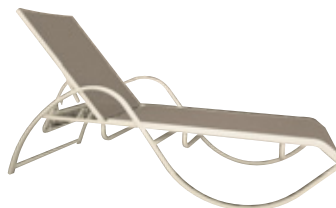

I-150 Chaise Lounge
16"H x 27"W x 80"D
Seat Height: 16"

I-350 Swivel Rocker
38"H x 23"W x 18"D
Seat Height: 17"

I-149 Chaise Lounge
16"H x 27"W x 80"D
Seat Height: 16"

I-75 Bar Stool
48"H x 23"W x 18"D
Seat Height: 30"

I-49 Casual Chair
38"H x 23"W x 19"D
Seat Height: 16"

I-151 Chaise Lounge
16"H x 28"W x 80"D
Seat Height: 16"

Island Breeze Collection

I-15 Ottoman
16"H x 23"W x 28"D

I-375 Swivel Rocker
48"H x 23"W x 18"D
Seat Height: 30"

I-159 Chaise Lounge
38"H x 23"W x 18"D
Seat Height: 17"

I-51 Dining Chair
16"H x 27"W x 80"D
Seat Height: 16"

I-71 Bar Stool
29"H x 21"W x 20"D
Seat Height: 29"

I-77 Bar Stool
46"H x 21"W x 18"D
Seat Height: 29"