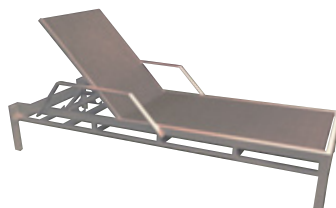

Classic Sling Collection

C-50SL Dining Chair
35"H x 22"W x 18"D
Seat Height: 17"

C-55SL Dining Chair
35"H x 22"W x 18"D
Seat Height: 17"

CK-151SLA Chaise Lounge
17"H x 26"W x 77"D
Seat Height: 17"

C-150SL Chaise Lounge
12"H x 24"W x 79"D
Seat Height: 12"

C-40SL Sand Chair
25"H x 21"W x 16"D
Seat Height: 9"

C-99SL Trash Receptacle
38"H x 24"W x 24"D

The Classic Sling line is made from 1" pure extruded aluminum. All Classic line items also available in our CK Line made from 1-1/4" pure aluminum.

Deville Collection

D-50 Dining Chair
38"H x 23"W x 19"D
Seat Height: 16"

D-75 Bar Stool
48"H x 23"W x 18"D
Seat Height: 30"

D-150 Chaise Lounge
16"H x 27"W x 80"D
Seat Height: 16"

D-15 Ottoman
12"H x 24"W x 79"D
Seat Height: 12"

DA-150 Chaise Lounge
13"H x 28"W x 80"D
Seat Height: 13"

DA-150A Chaise Lounge
13"H x 28"W x 80"D
Seat Height: 13"

DA-50 Dining Chair
35"H x 26"W x 18"D
Seat Height: 16"

DA-75 Bar Stool
48"H x 26"W x 18"D
Seat Height: 30"