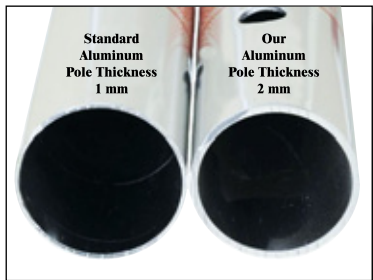

All Frames are made from 100% Pure Extruded Aluminum!

Umbrellas & Bases

Their umbrella supports are tied in twisted wire.

Our umbrella supports snap in!

Our aluminum poles are TWICE the thickness of theirs!