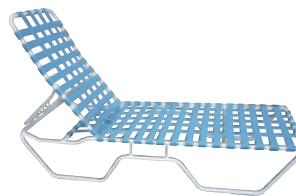

C-160 Sun Cot

12"H x 24"W x 79"D
Seat Height: 12"

Classic Cross Strap Collection

C-50C Dining Chair
35"H x 22"W x 18"D
Seat Height: 17"

C-40C Sand Chair
25"H x 22"W x 16"D
Seat Height: 9"

C-150C Chaise Lounge
12"H x 24"W x 79"D
Seat Height: 12"

C-75C Bar Stool
44"H x 17"W x 16"D
Seat Height: 29"

Eclipse Strap Collection

EC-50 Dining Chair
37"H x 24"W x 18"D
Seat Height: 16"

EC-75 Bar Stool
50"H x 23"W x 18"D
Seat Height: 28"

EC-150 Chaise Lounge
14"H x 29"W x 79"D
Seat Height: 14"