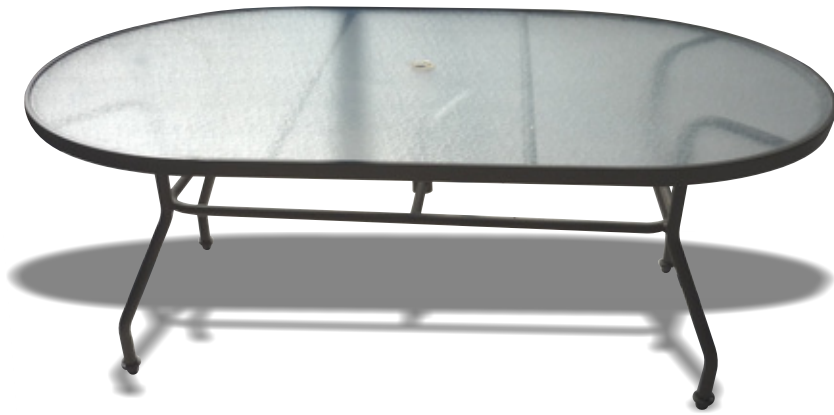

Tables, Tables, Tables!

1"	1.25"	.75"x 1.5"	.75"x 2.25"	1" x 3"	2.5" x 2.5"
Aruba Brazil Classic Jamaica	Kingfisher Sierra	Island Breeze Regal	Kingfisher Sierra	Hurricane	Millennium
.062" Thick				.125" Thick	

All Frames are made from 100% Pure Extruded Aluminum!