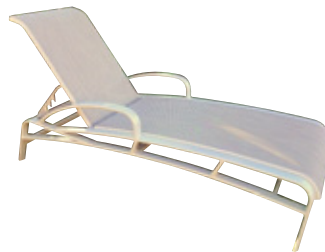

Deville Collection

D-50 Dining Chair
38"H x 23"W x 19"D
Seat Height: 16"

D-75 Bar Stool
48"H x 23"W x 18"D
Seat Height: 30"

D-150 Chaise Lounge
16"H x 27"W x 80"D
Seat Height: 16"

D-15 Ottoman
12"H x 24"W x 79"D
Seat Height: 12"

DA-150 Chaise Lounge
13"H x 28"W x 80"D
Seat Height: 13"

DA-150A Chaise Lounge
13"H x 28"W x 80"D
Seat Height: 13"

DA-50 Dining Chair
35"H x 26"W x 18"D
Seat Height: 16"

DA-75 Bar Stool
48"H x 26"W x 18"D
Seat Height: 30"

Eclipse Sling Collection

E-50 Dining Chair
37"H x 24"W x 18"D
Seat Height: 17"

E-90 Recliner
36"H x 28"W x 51"D
Seat Height: 15"

E-150 Chaise Lounge
13"H x 28"W x 78"D
Seat Height: 13"

E-75 Bar Stool
50"H x 23"W x 18"D
Seat Height: 28"