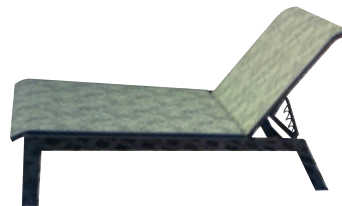

H-150 Chaise Lounge
16"H x 26"W x 78"D
Seat Height: 16"