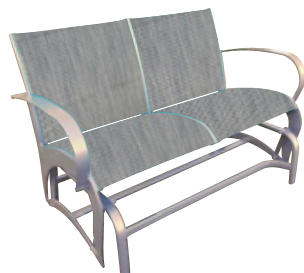

SK-285 Loveseat Glider
43"H x 48"W x 18"D
Seat Height: 16"

Our all aluminum sheet cast line crosses over to sling furniture. Cut out of 1/4" solid Aluminum giving the designer the opportunity to customize and create their own design. A sleek, curvy, and stylish way to transform your indoor or outdoor area.