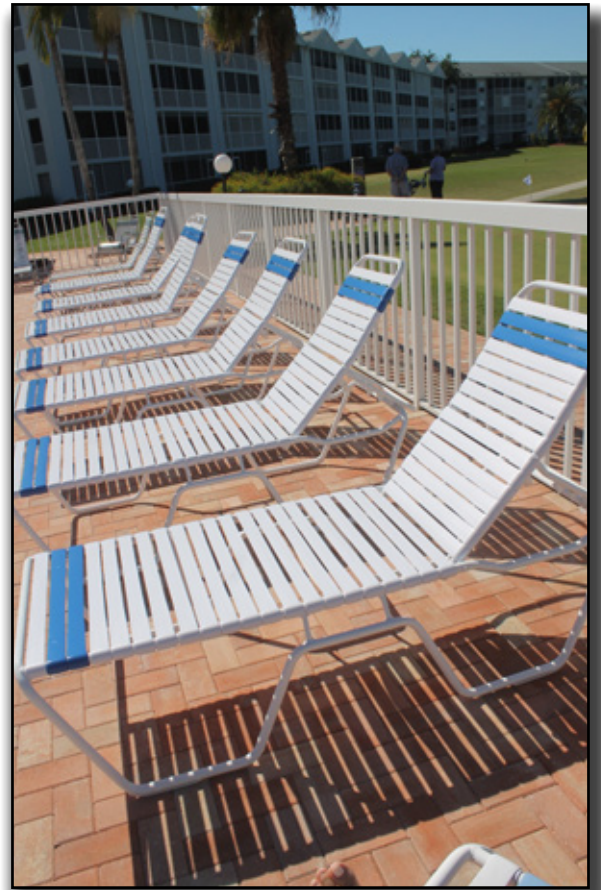

NEW!

**EZ 3\"/>
Strap Collection**

VINYL STYLES

Vinyl outdoor furniture has been produced for over 50 years and continues to evolve. Used mostly in the commercial environment, vinyl strap furniture has proven to stand the test of time, whether utilized in a water park environment or around a community pool. With 53 Vinyl colors and 22 frame colors to choose from, our strap furniture can be made to suit any environment. Our vinyl is double wrapped which secures the vinyl to the frame. Our vinyl is extruded for outdoor use. It is commercial quality 100% virgin vinyl. Treated with ultra violet inhibitors and special additives to resist fading.